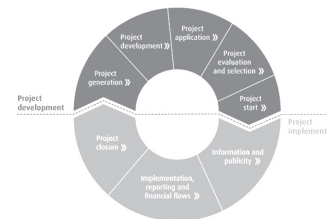

More information

Are you interested in Network AC or in participation?

Please contact Podium voor Architecture Haarlemmermeer | Schiphol, who acts as initiating party of this project.

There are different levels of participation. Either you want to present your architecture centre, or you would like to add projects to the database. Also, it is possible to add professionals to the pear network.

As this project is in the pilot phase we are very keen on comments and suggestions. Participation in Network AC is free of charge - but most likely saves time in your professional field after a prior investment of time to submit your expertise and knowledge.

Contact:

Network AC
attn. Yvonne Lub
c/o Podium voor Architectuur Haarlemmermeer | Schiphol
Harmonieplein 2
2151 AL Nieuw-Vennep
The Netherlands
T +31 252 245 412
info@netwerkac.nl

Visit the website for more information: www.netwerkac.nl